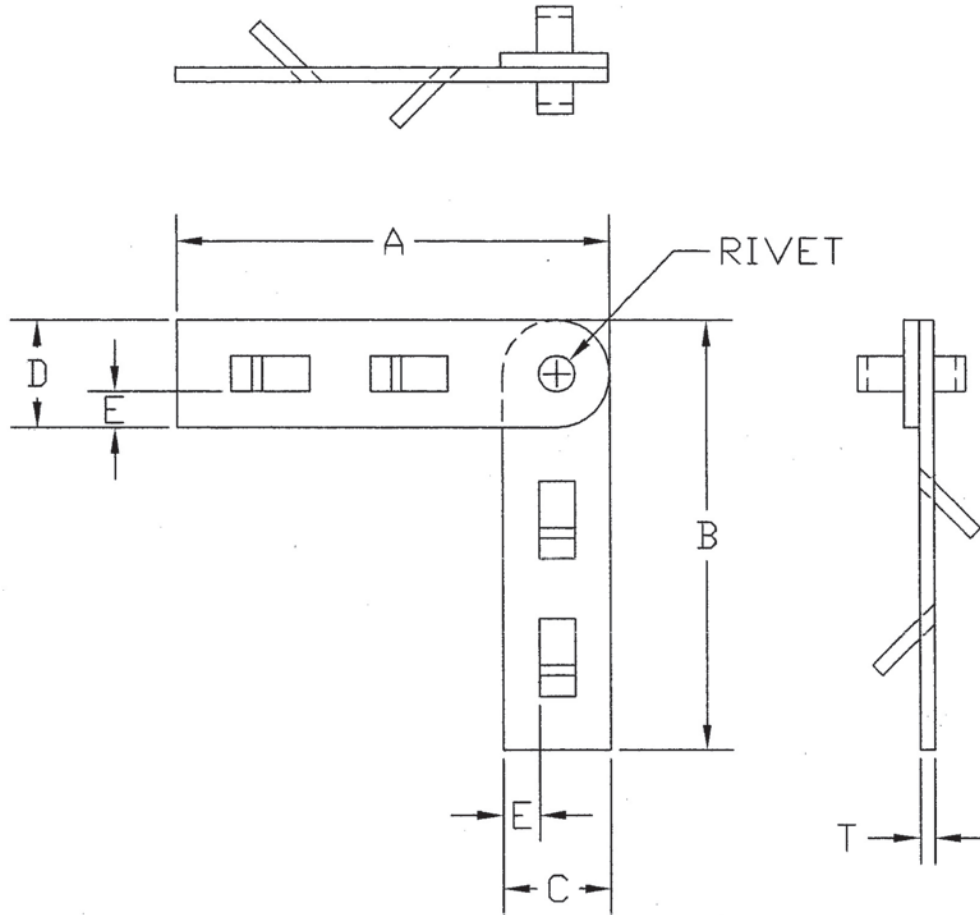

CANADA LOCATION

112 Ramsey Dr
Dunnville, Ontario N1A 1K8

ONLINE
malco-pc.com

U.S. LOCATIONS

4171 N Pleasant View Rd
Ponca City, Ok 74601

EMAIL
sales@malco-pc.com

HEADQUARTERS

1120 E 1st St
Tulsa, Ok 74120

TOLL-FREE PHONE
(800) 222-0925

HX-202

E	AS PER CUSTOMER SPECIFICATIONS
D	AS PER CUSTOMER SPECIFICATIONS
C	AS PER CUSTOMER SPECIFICATIONS
B	AS PER CUSTOMER SPECIFICATIONS
A	AS PER CUSTOMER SPECIFICATIONS
T	12 GA., 14 GA.
MAT.	AS PER CUSTOMER SPECIFICATIONS