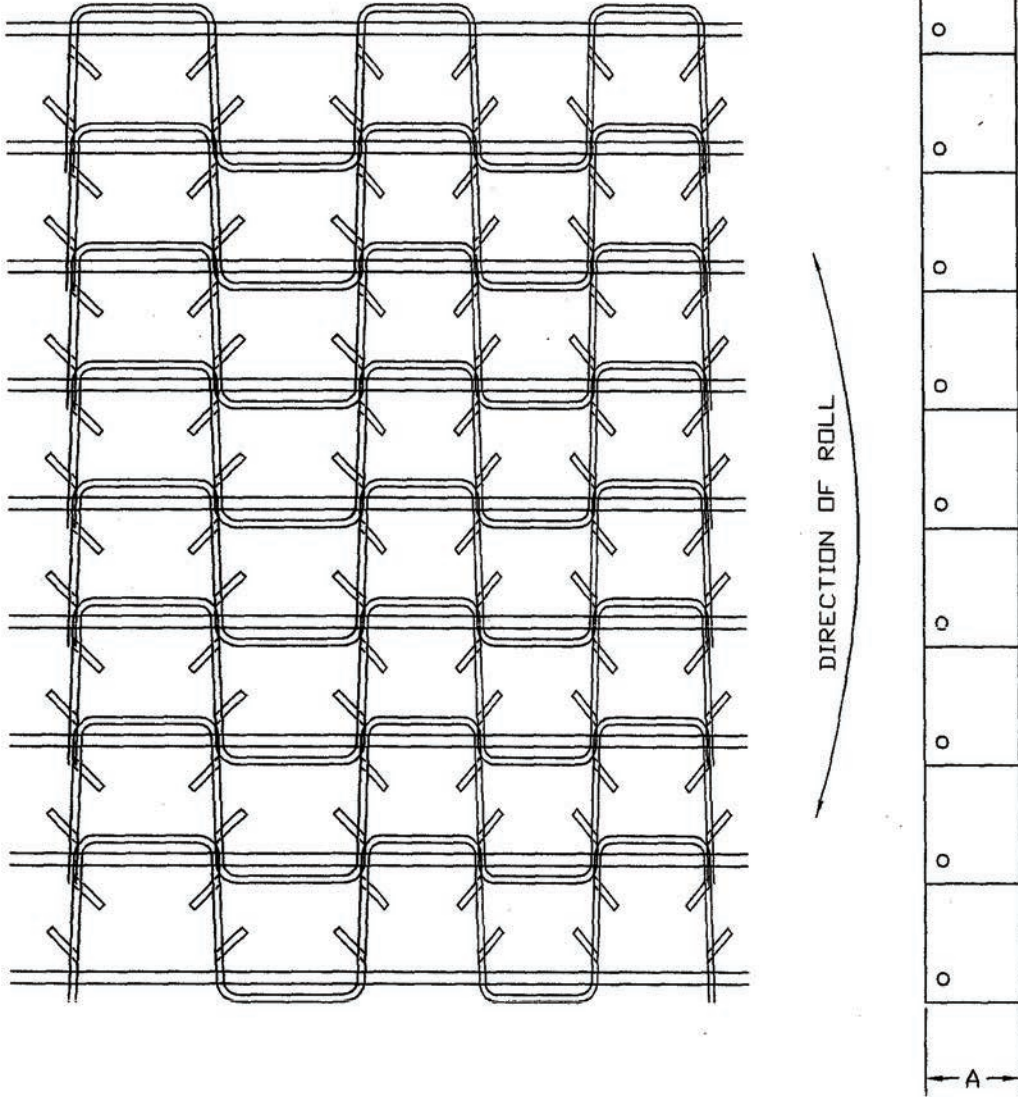

CANADA LOCATION

112 Ramsey Dr
Dunnville, Ontario N1A 1K8

ONLINE

malco-pc.com

U.S. LOCATIONS

4171 N Pleasant View Rd
Ponca City, Ok 74601

EMAIL

sales@malco-pc.com

HEADQUARTERS

1120 E 1st St
Tulsa, Ok 74120

TOLL-FREE PHONE

(800) 222-0925

HX-102

A	3/4" , 1"
T	14 GA.
MAT.	AS PER CUSTOMER SPECIFICATIONS