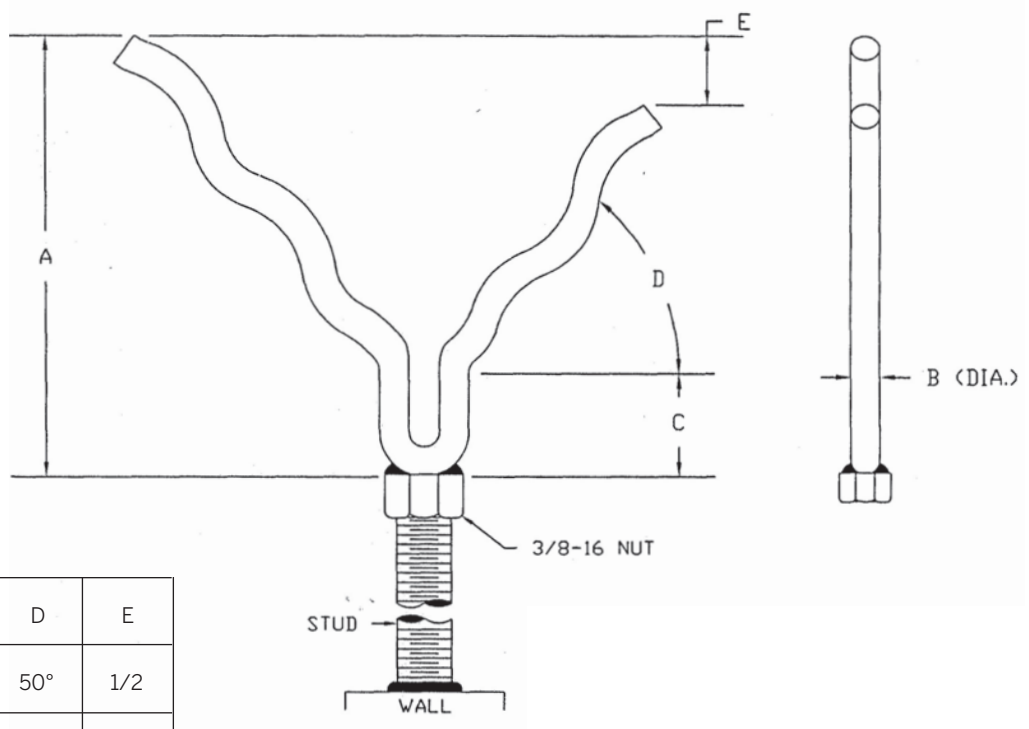

U.S. LOCATIONS

4171 N Pleasant View Rd
Ponca City, Ok 74601

EMAIL
sales@malco-pc.com

HEADQUARTERS

1120 E 1st St
Tulsa, Ok 74120

TOLL-FREE PHONE
(800) 222-0925

AR-801-TB

NO.	A	B	C	D	E
-1	2	1/4	3/4	50°	1/2
-2	2 5/8	1/4	3/4	50°	1/2
-3	3 1/8	1/4	3/4	50°	1/2
-4	3 5/8	1/4	3/4	50°	1/2
-5	4 1/8	1/4	3/4	50°	1/2
-6	5	1/4	3/4	50°	1/2
-7	5 1/8	1/4	3/4	50°	1/2
-8	7 1/8	1/4	3/4	50°	1/2
-9	2 5/8	5/16	3/4	50°	1/2
-10	3 1/8	5/16	3/4	50°	1/2
-11	3 5/8	5/16	3/4	50°	1/2
-12	4 1/8	5/16	3/4	50°	1/2
-13	4 5/8	5/16	3/4	50°	1/2
-14	5 1/8	5/16	3/4	50°	1/2
-15	7 1/8	5/16	3/4	50°	1/2